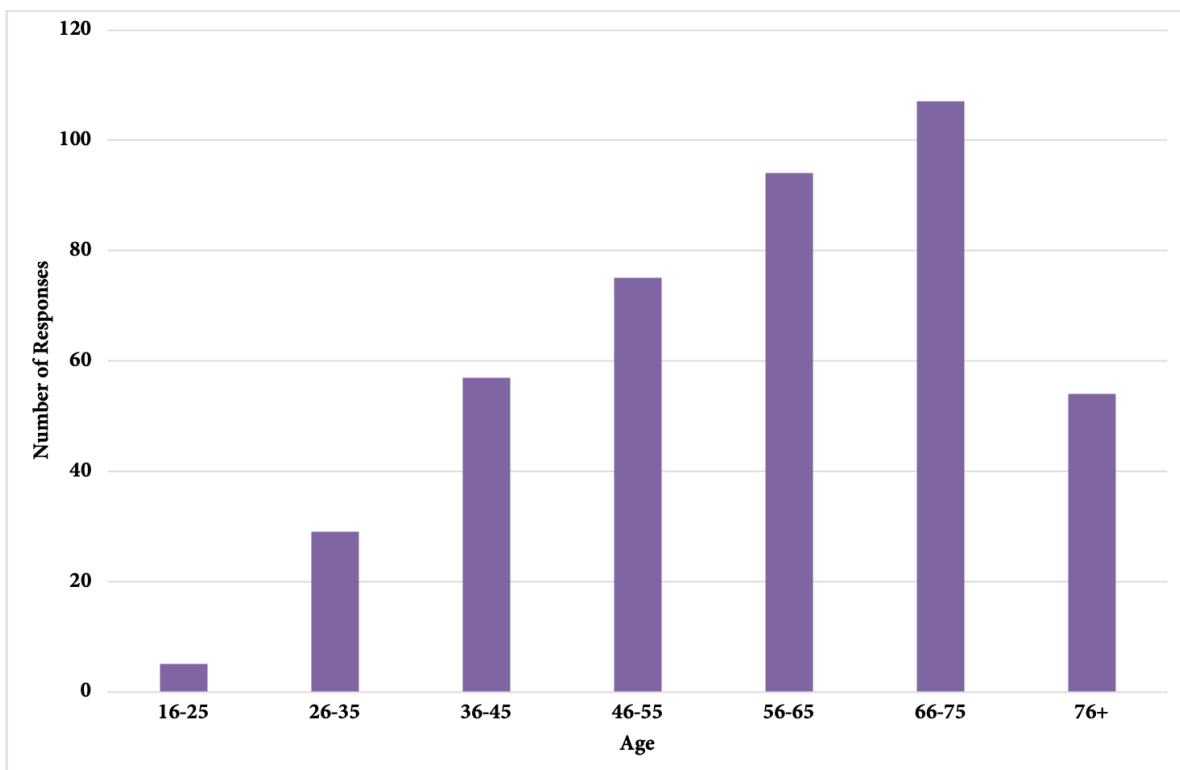

We would like to thank sincerely everyone who submitted a survey. We received 421 responses, including 194 comments. We appreciate your honesty, encouragement, concerns, and especially the prayers. We are listening and will consider both the survey results and comments as we begin discerning candidates. Below, we have summarized the responses to each of the survey questions.

Membership and Attendance

Of the 421 responses, 401 (95%) of respondents were members, and 246 (58%) were regular attendees.

Please indicate your age.

Please indicate the primary service(s) you attend.

Pastoral Qualities

The graph below shows how frequently each quality was selected as a priority, regardless of position in the respondent's order of importance.