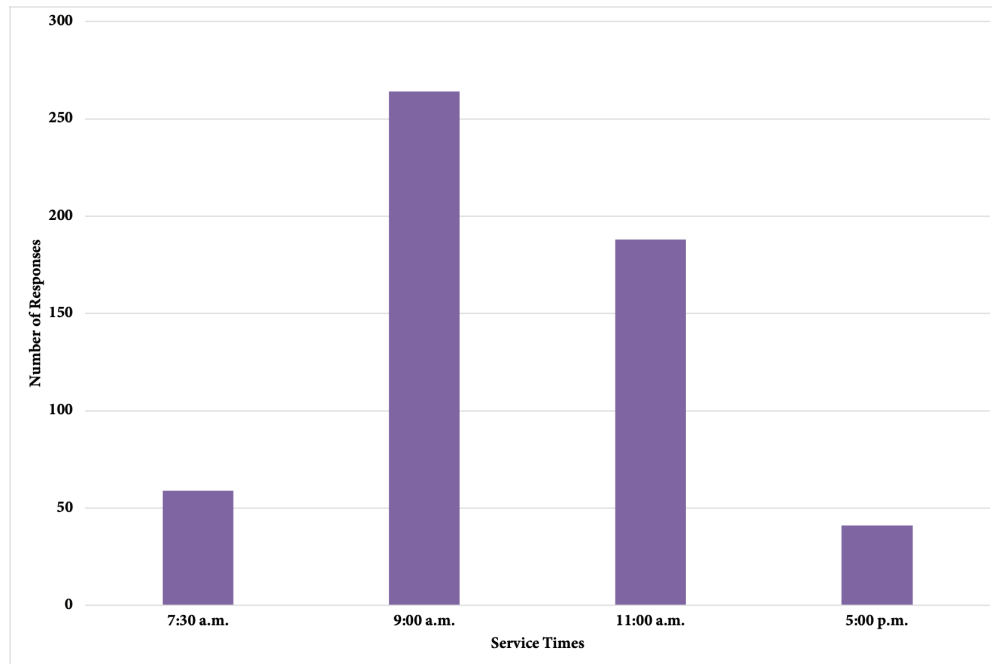

We would like to thank sincerely everyone who submitted a survey. We received 421 responses, including 194 comments. We appreciate your honesty, encouragement, concerns, and especially the prayers. We are listening and will consider both the survey results and comments as we begin discerning candidates. Below, we have summarized the responses to each of the survey questions.

Membership and Attendance

Of the 421 responses, 401 (95%) of respondents were members, and 246 (58%) were regular attendees.

Please indicate your age.

Please indicate the primary service(s) you attend.

Pastoral Qualities

The graph below shows how frequently each quality was selected as a priority, regardless of position in the respondent's order of importance.